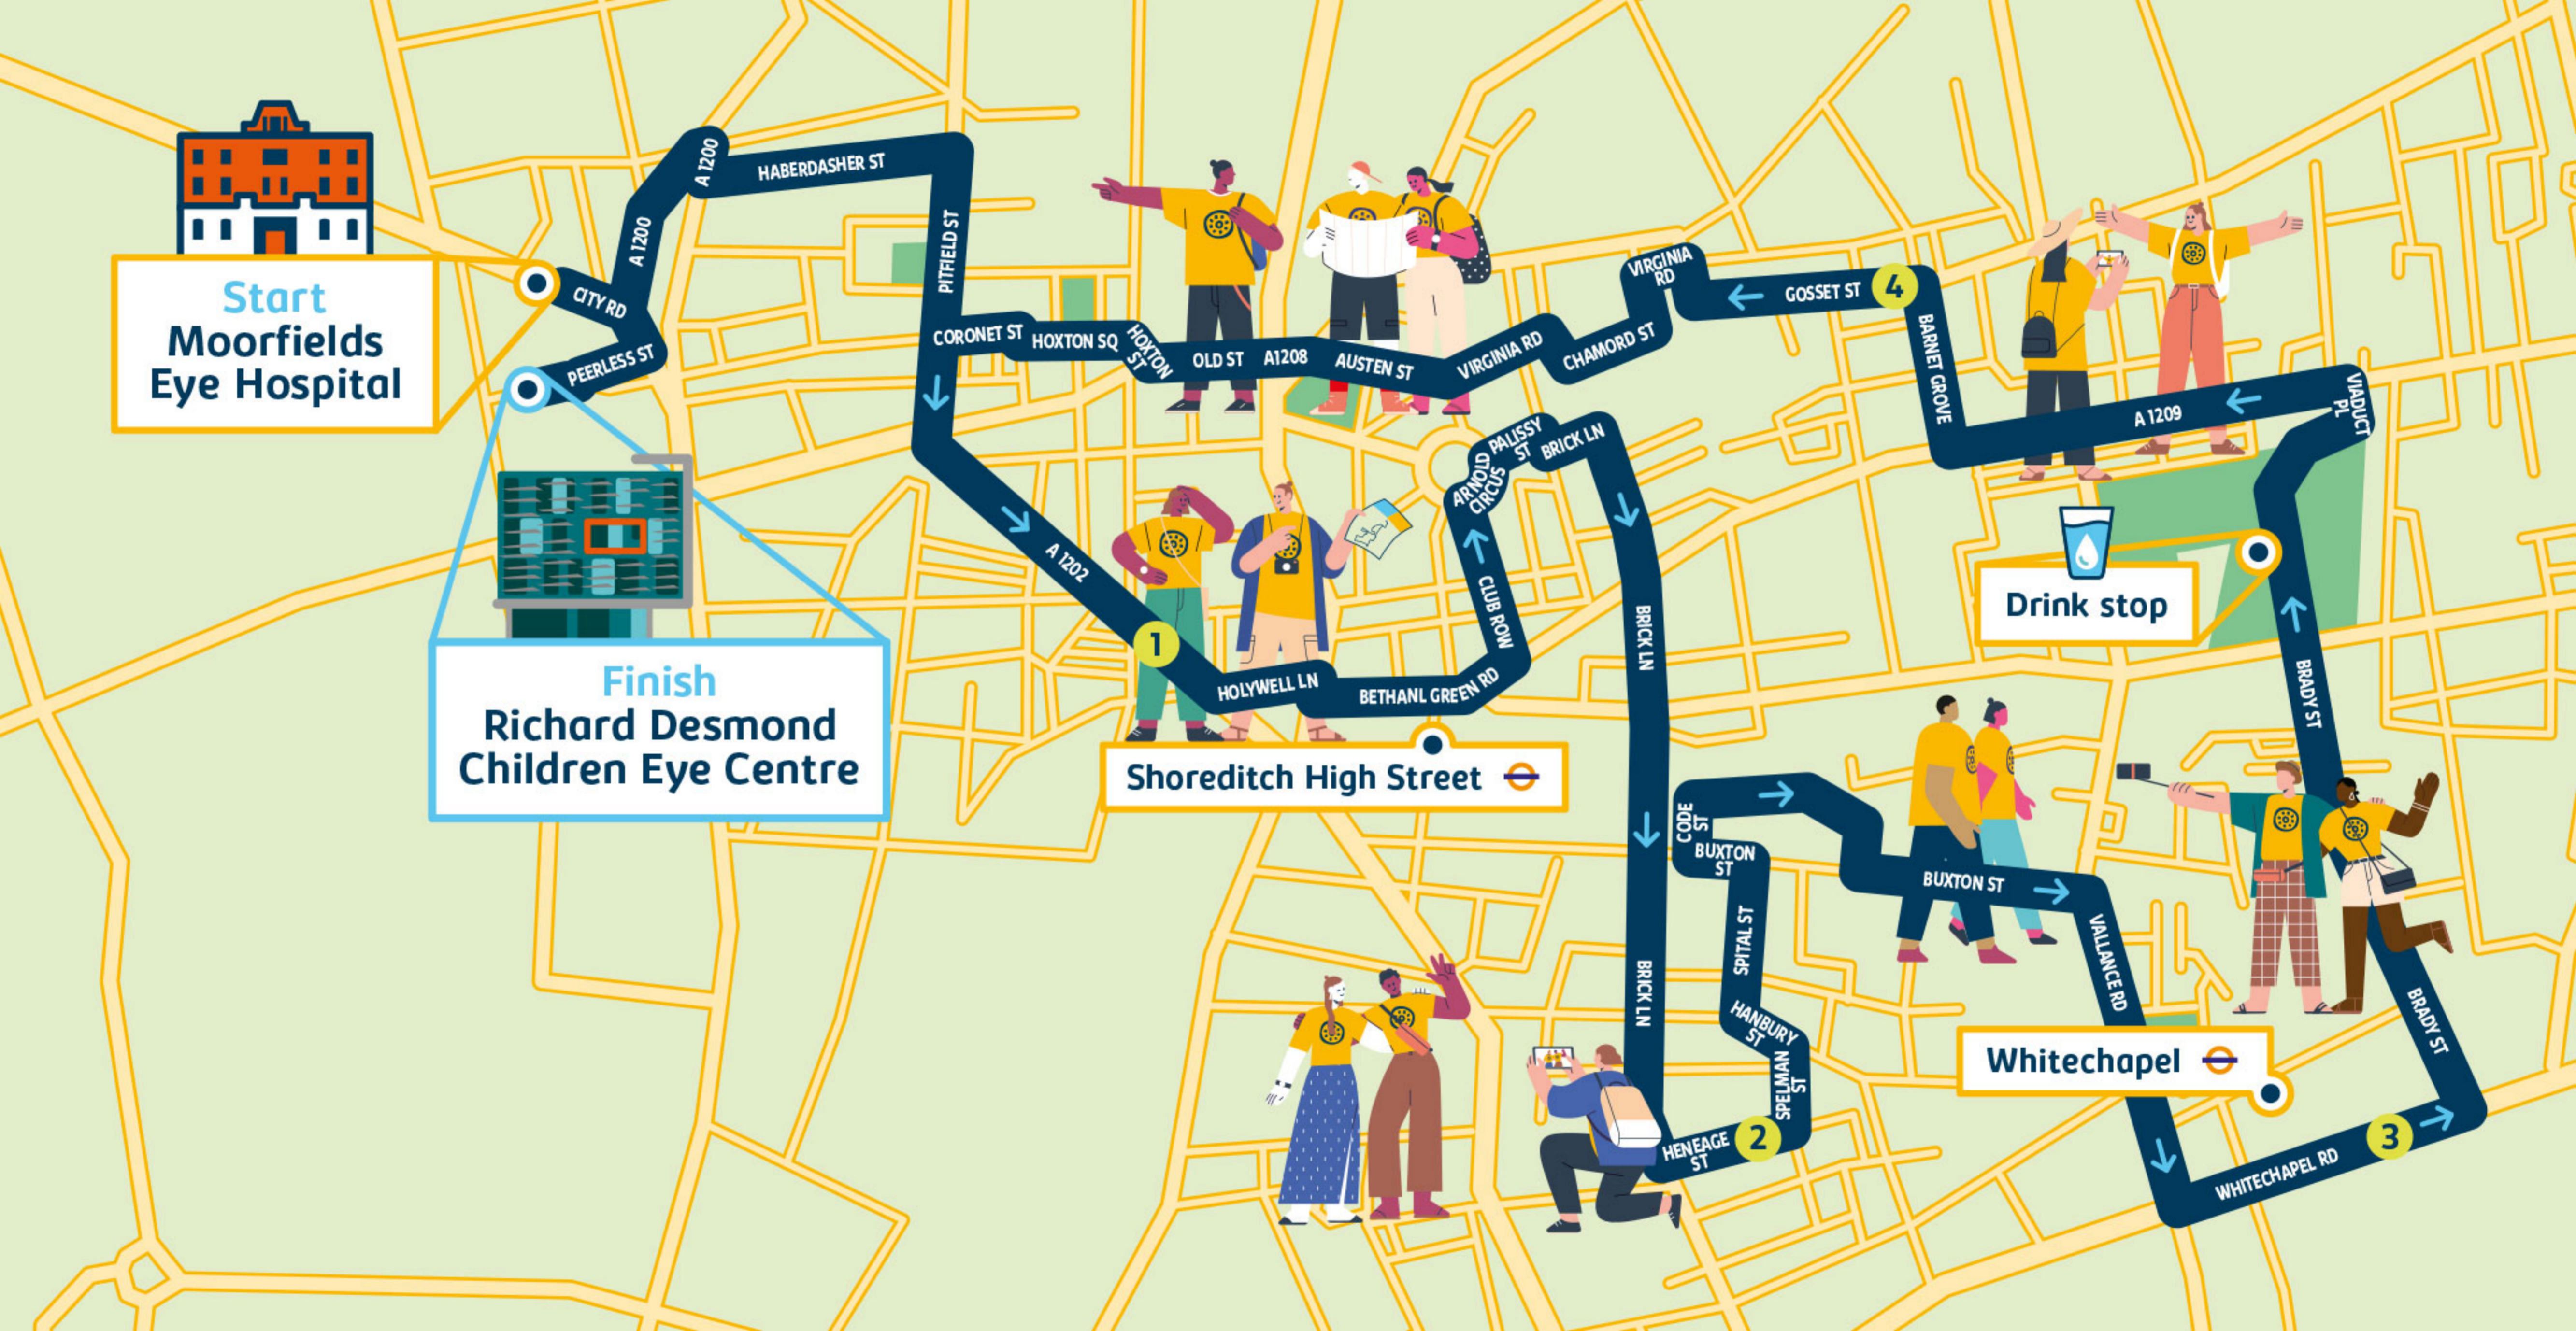

Start
Moorfields
Eye Hospital

Finish
Richard Desmond
Children Eye Centre

Shoreditch High Street

Whitechapel

Drink stop

A 1200
CITY RD
PEERLESS ST
HABERDASHER ST
PITFIELD ST

CORONET ST
HOXTON SQ
HOXTON ST
OLD ST
A1208
AUSTEN ST
VIRGINIA RD
CHAMORD ST

VIRGINIA RD
GOSSET ST 4

BARNET GROVE
VIADUCT PL
A 1209

A 1202
HOLYWELL LN
BETHANL GREEN RD
CLUB ROW
ARNOLD CIRCUS
PALISSY ST
BRICK LN

BRICK LN
CODE ST
BUXTON ST
BUXTON ST
VALLANCE RD
BRADY ST

BRICK LN
SPITAL ST
HANBURY ST
SPELMAN ST
HENEAGE ST 2
WHITECHAPEL RD 3
BRADY ST